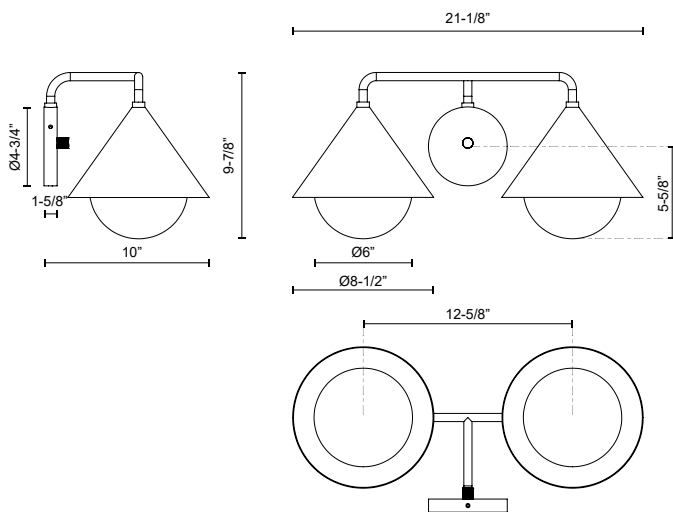

alora mood

P. 1.855.855.8926

CANADA: 19054 28TH Avenue Surrey - BC V3Z 6M3

USA: 3035 E. Lone Mountain Rd - Las Vegas, NV, 89081

REMY VL485221

FIXTURE DIMENSIONS	W21-1/8" x H9-7/8" x E10"
GLASS DETAILS	Matte Opal Glass
HEIGHT FROM CENTER	6"
EXTENSION	10
LAMP TYPE	E26
WATTAGE	2 x 60W
MAX WATTAGE	60W
BULB QTY	2
BULBS INCLUDED	No
VOLTAGE	120V
DIMMABLE	Full Range Dimmer Switch
MATERIAL	Steel
INSTALL OPTIONS	Down Only
LOCATION	Damp
CANOPY DIMENSIONS	D4-3/4" x E1-5/8"
BRAND	Alora Mood

[D - Diameter, L - Length, W - Width, H - Height, E - Extension]

AVAILABLE FINISHES:

VL485221BGOP
Brushed
Gold/Opal Glass

VL485221MBOP
Matte Black/Opal
Glass

VL485221WHOP
White/Opal Glass

*For complete warranty terms, please visit: www.aloralighting.com/warranty